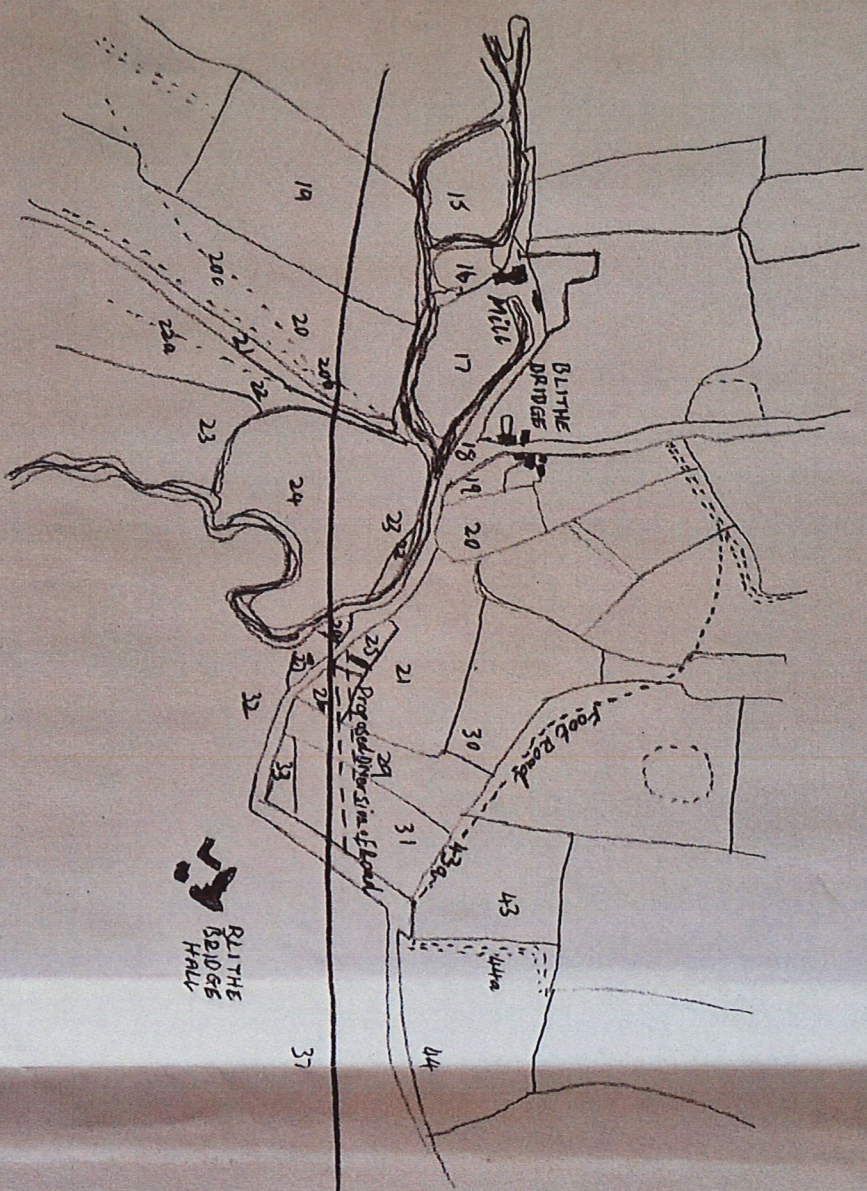

KINGSTONE PARISH
43a - Reverend Egerton Arden Bagot - PUBLIC
43 - " " " PASTURES. FOOT-ROAD.

Q/Rum/159 (1845)

D240 E (A) 2/5 154 (1838)
THE MAP COPY.
KINGSTONE.